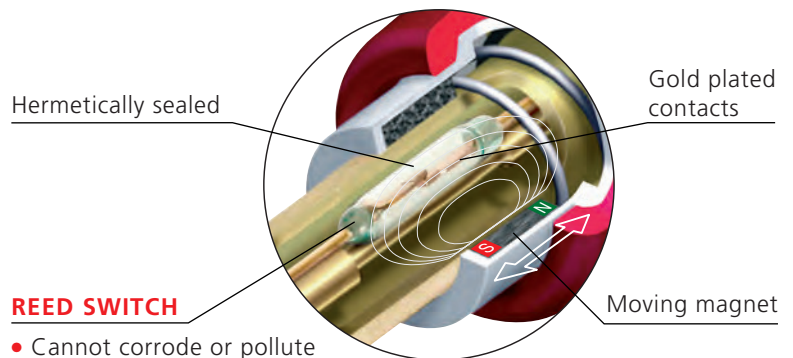

Moving magnet

Right angle plug

Attention!

For use with instrument (guitar) applications only. Damage may occur if connected to amplifier output.

1/4" Phone Plug - silentPLUG

NP2X-AU-SILENT

NP2RX-AU-SILENT

- Avoid pops and squeals
- Hermetically sealed switching contacts
- Lifetime beyond 10'000 mating cycles
- Slim right-angle plug with industry proven and reliable chuck type cable strain relief
- Sleek attractive design for convenient handling and connections
- Rubber overlay on straight housing for best shock-protection and reliability
- L-D versions available which accommodates cable O.D. up to 8 mm

Detail Silent Switch:

REED SWITCH

- Cannot corrode or pollute
- No wear, constant contact resistance
- Decoupled from switching mechanism

Design Criteria

The Silent Plug automatically mutes (shorts) an instrument (guitar) cable to avoid pops and squeals when changing the instrument (guitar) under load.

The integrated silent switch (pat. pending) is based on REED-technology and guarantees a lifetime beyond 10'000 mating cycles.

The new PX silentPLUG features a rugged metal shell enhanced with a rubber cushion overlay for improved shock protection.